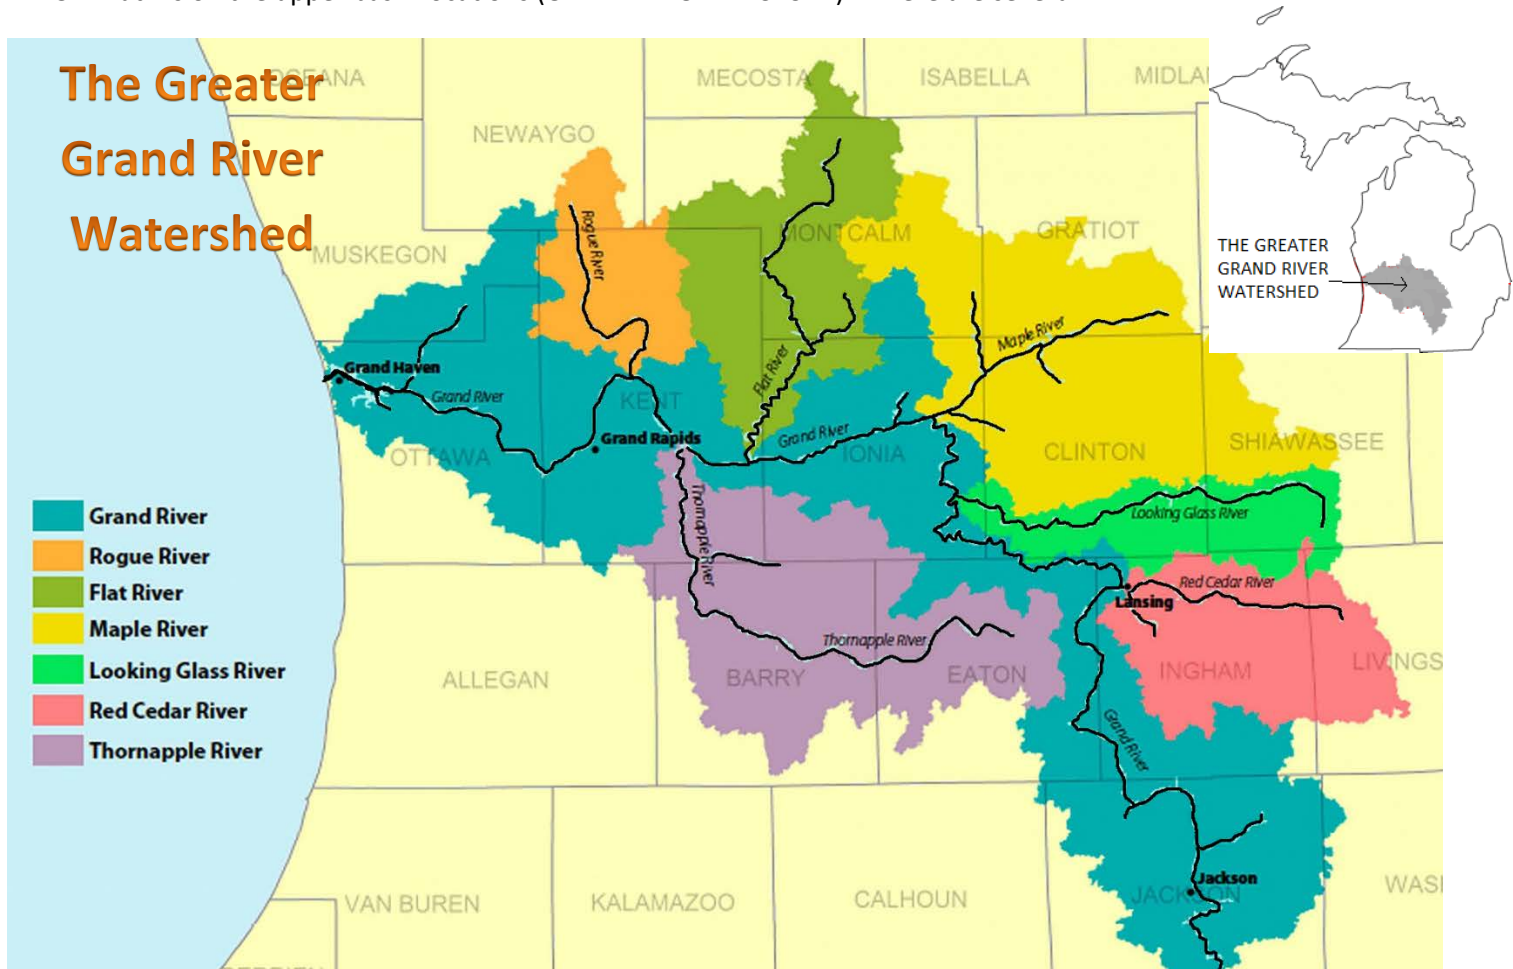

## What Is a Watershed?

A watershed is the area of land that drains to a particular point along a stream

1. Circle the spot where all the water drains out (ON THE ABOVE PICTURE).
2. Would this circle be the upper basin or the lower basin? \_\_\_\_\_
3. Put X's on the upper basin locations (ON THE ABOVE PICTURE). There are several.

4. Put a star (ON THE LOWER MAP ON THE PREVIOUS PAGE) where Ithaca should be. Get my help if you need it.

5. What is the name of our mini watershed in Ithaca?

---

6. How many mini watersheds are on this map?

---

13. If people pollute the Grand River in Grand Rapids, will the pollution get to us in Ithaca?

---

14. Where would the river water be the dirtiest?

---

15. All 7 of these watersheds together are called the Greater Grand watershed. What does the Greater Grand watershed drain into?

---

16. Why are all these rivers flowing to the left and not straight down?

---

---